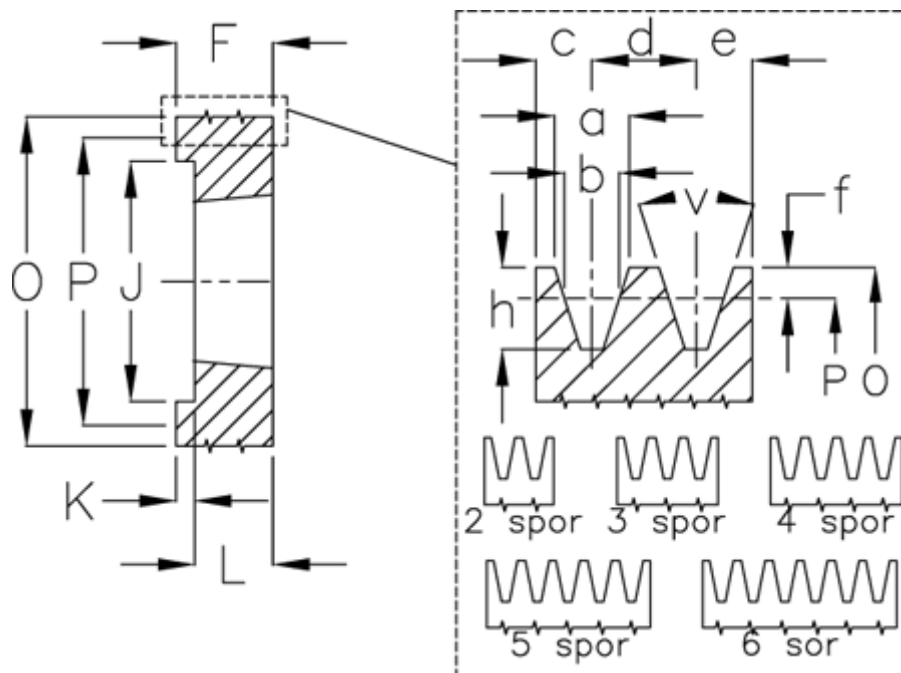

Article number: 604113009005

Description: V-belt pulley SPZ 90/5 TL1610

## Measures

a	= 9,7	For bush	= 1610	P	= 90
b	= 8,5	h	= 11	Type	= SPZ
Bush $\zeta$ max	= 42	J	= 61.0	v	= 38 grader
c	= 8	K	= 39		
d	= 12	L	= 25		
e	= 8	m	= -		
f	= 2	Number of ribs	= 5		
F	= 64	O	= 94		